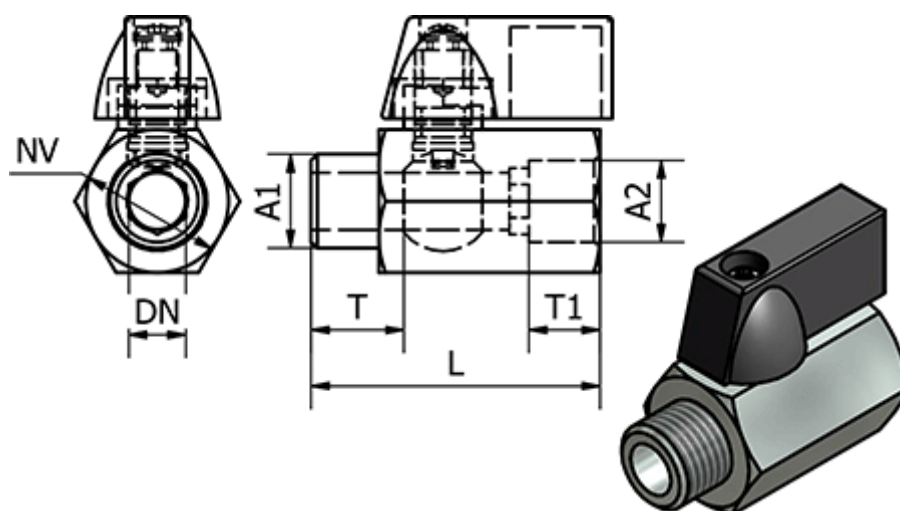

Article number: 58637333E

Description: Mini Ball Valve 373.33-E, - G 1/2"
Mini Ball Valve

Measures

DN	= 10
L	= 46
NV	= 25
T	= 12
T1	= 12
Thread A1	= G 1/2"